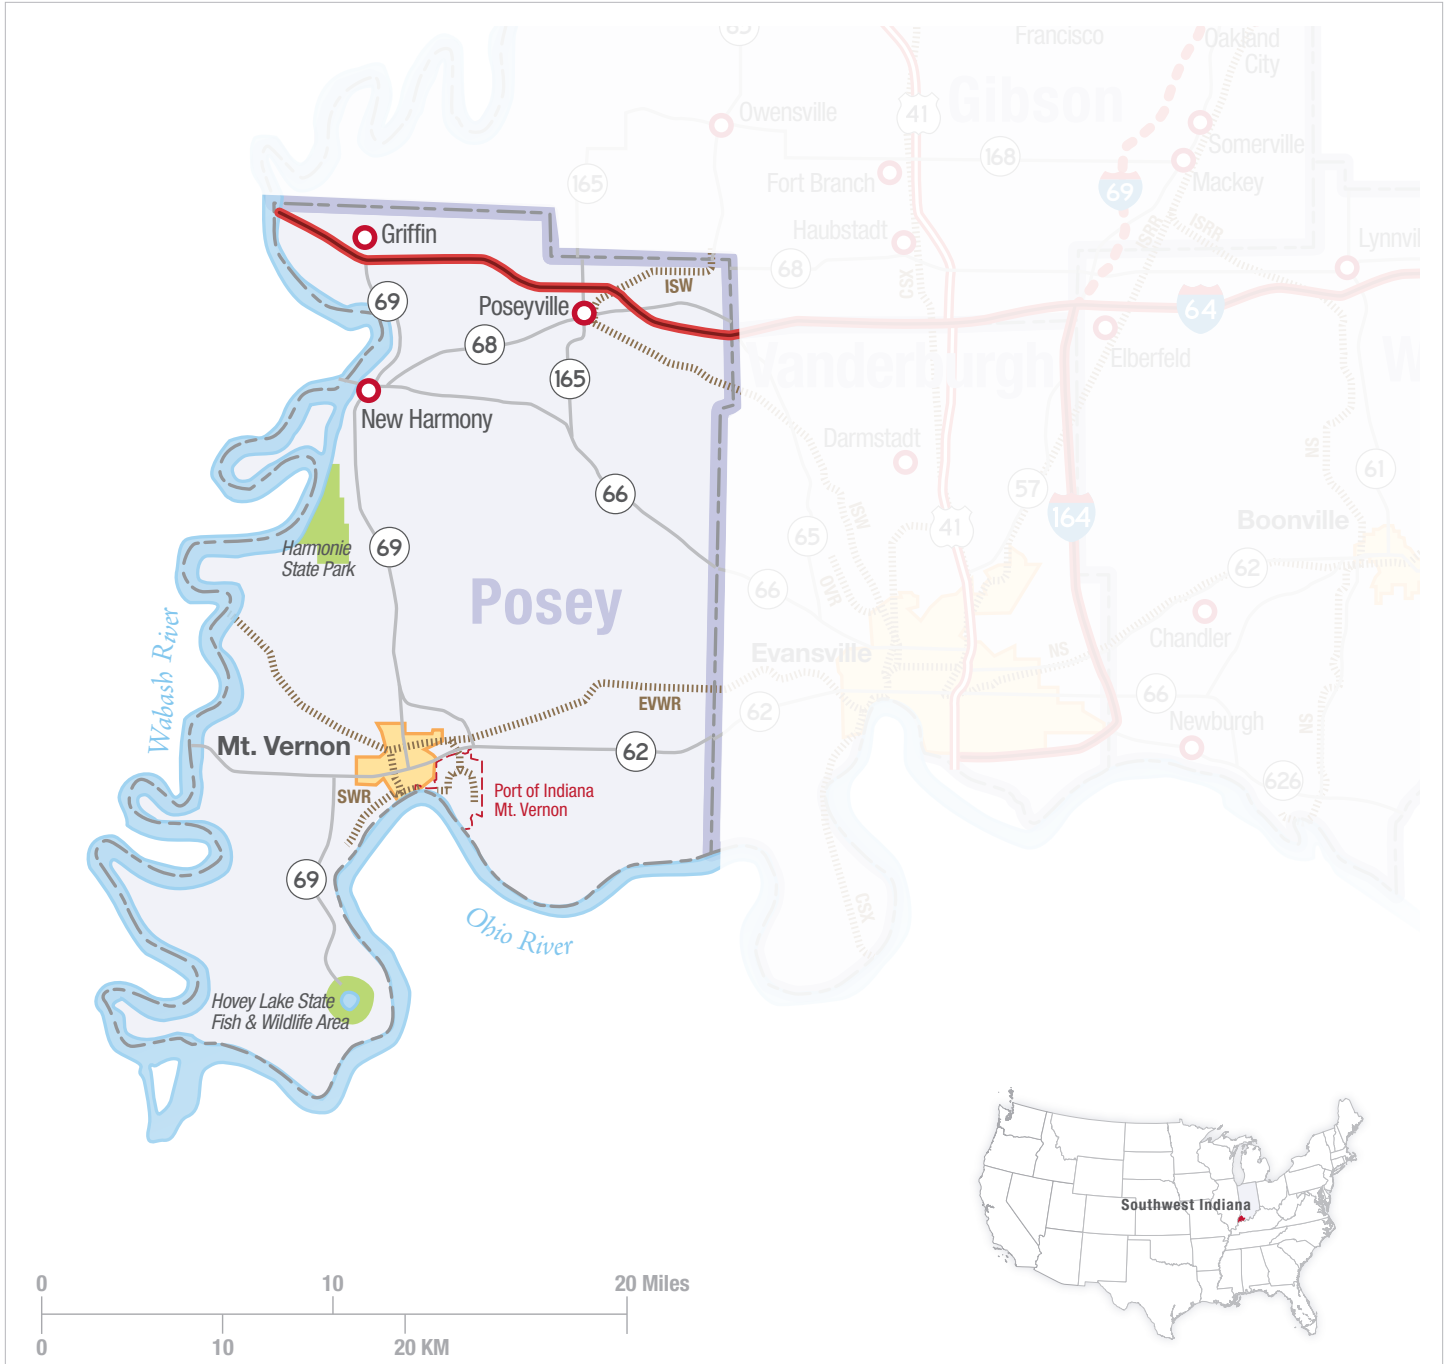

ECONOMIC MARKET: POSEY COUNTY, INDIANA

**ECONOMIC
DEVELOPMENT
COALITION**
OF SOUTHWEST INDIANA

Posey County, located in Southwestern Indiana, is home to SABIC Innovative Plastics. The population of Posey County is 26,262 (as of 2007), and the county seat is Mt. Vernon, Indiana.

Posey County welcomes new companies. For available sites and buildings, search our online GIS maps. Or, for personal assistance, please contact us at 812-423-2020.

SOUTHWEST INDIANA
MAKE IT YOURS

Economic Development Coalition of Southwest Indiana, 318 Main Street, Suite 400, Evansville, Indiana 47708
Phone 812-423-2020 • Fax 812-423-2080 • www.southwestindiana.org • areafacts@southwestindiana.org